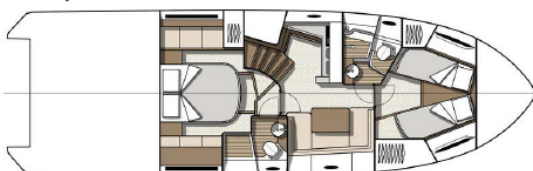

BENETEAU
Gran Turismo
GRAN TURISMO 46

GENERAL SPECIFICATIONS

• L.O.A:	14,78 m	48'6"
• Hull length:	13,5 m	44'3"
• Overall width:	4,20 m	13'9"
• Beam:	4,15 m	13'7"
• Light displacement (EC):	10 061 kg	22,180 lbs
• Air draft*:	4,85 m	15'9"
• Draught:	1,11 m	3'6"
• Fuel capacity:	2 x 450 L	2 x 119 US Gal
• Freshwater capacity:	2 x 200 L	2 x 53 US Gal
• Maximum engine power:	2 x 320 Kw - 2 x 435 HP	2 x 435 HP
• Max engine certification:	2 x 320 Kw - 2 x 435 HP	2 x 435 HP

GRAN TURISMO 46 Model Year 2018

2 cabins layout

Description	Price ex VAT	Price inkl. VAT 19 %
EUROPE AREA		
VOLVO D6-370 2X261KW(370HP) ZD	381.700,00 €	454.223,00 €
2 CABINS 2 HEADS SALOON - ALPI		
SALOON UPHOLSTERY COURCHEVEL P		
ESSENTIAL TRIM LEVEL 2018	5.370,00 €	6.390,30 €
SPORT CHIC PACK 2 CABINS VE	3.080,00 €	3.665,20 €
MOORING/ANCHORING KIT	1.300,00 €	1.547,00 €
HYDRAULIC SWIM PLATFORM	18.830,00 €	22.407,70 €
DINGHY CRADLE INTEGRATED IN T	2.390,00 €	2.844,10 €
AFT SUNBATH IVORY UPHOLSTORY	3.530,00 €	4.200,70 €
BOWTHRUSTER	3.990,00 €	4.748,10 €
GENERATOR 7.5 KVA 230V 50HZ	16.900,00 €	20.111,00 €
WHITE HULL STD		
OWNER'S MANUAL FRENCH		
EUROPE SIMRAD CARTOGRAPHY		
GLAZED COCKPIT DOOR STANDARD I	13.470,00 €	16.029,30 €
COCKPIT SOLID WOOD SLATTED FLO	8.590,00 €	10.222,10 €
ANTI FOULING	1.845,00 €	2.195,55 €
Retail Price	460.995,00 €	548.584,05 €
Special offer	368.796,00 €	438.867,24 €