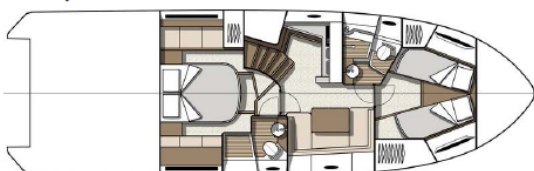

BENETEAU
Gran Turismo
GRAN TURISMO 46

GENERAL SPECIFICATIONS

• L.O.A:	14,78 m	48'6"
• Hull length:	13,5 m	44'3"
• Overall width:	4,20 m	13'9"
• Beam:	4,15 m	13'7"
• Light displacement (EC):	10 061 kg	22,180 lbs
• Air draft*:	4,85 m	15'9"
• Draught:	1,11 m	3'6"
• Fuel capacity:	2 x 450 L	2 x 119 US Gal
• Freshwater capacity:	2 x 200 L	2 x 53 US Gal
• Maximum engine power:	2 x 320 Kw - 2 x 435 HP	2 x 435 HP
• Max engine certification:	2 x 320 Kw - 2 x 435 HP	2 x 435 HP

Modelyear 2019

2 cabins layout

Description	Retail price ex VAT	Price inkl. VAT 19 %
EUROPE AREA		
VOLVO D6-370 2X261KW(370HP)	381.700 €	454.223 €
2 CABINS 2 HEADS SALOON - ALPI		0 €
SALOON UPHOLSTERY		0 €
LOUNGE TRIM LEVEL 2019 230V50	11.200 €	13.328 €
PACK ELECTRONIC 2019	9.240 €	10.996 €
MOORING/ANCHORING KIT	1.300 €	1.547 €
HYDRAULIC SWIM PLATFORM	18.830 €	22.408 €
DINGHY CRADLE INTEGRATED IN	2.390 €	2.844 €
AFT SUNBATH STD MIL 19	4.040 €	4.808 €
BOWTHRUSTER	3.990 €	4.748 €
DOCK WATER INLET	450 €	536 €
GENERATOR 7.5 KVA 230V 50HZ	16.900 €	20.111 €
UNDERWATER LIGHT	660 €	785 €
230V 50HZ AIR CONDITIONING IN	10.690 €	12.721 €
WHITE HULL STD		0 €
ENGLISH OWNER'S MANUAL		0 €
EUROPE GARMIN CARTOGRAPHY		0 €
ELECTRIC OPENING WINDOW	7.240 €	8.616 €
GLAZED COCKPIT DOOR LUXE	13.470 €	16.029 €
COCKPIT SOLID WOOD SLATTED	8.590 €	10.222 €
	490.690 €	583.921 €
Special offer	392.552 €	467.137 €